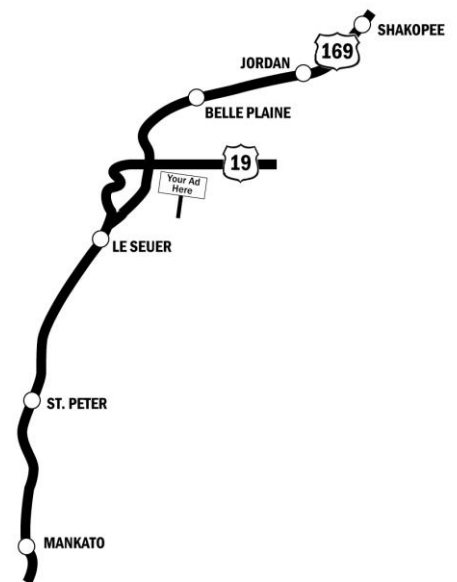

Supreme Outdoor Advertising

Dave Helder

17595 Kenwood Trail, ste #150

LAKEVILLE, MN 55044

(507) 351-6789

DaveHelder@SupremeOutdoor.com